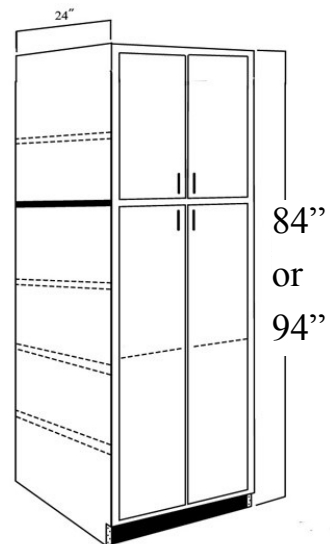

### *SINGLE DOORS*

PC1584 / PC1594 (Width 15")  
PC1884 / PC1894 (Width 18")  
PC2184 / PC2194 (Width 21")

84" high (Bottom Door 49-1/2", Upper Door 29-1/2")  
94" high (Bottom Door 49-1/2", Upper Door 39-1/2")

## PANTRY CABINET

### *DOUBLE DOORS*

PC2484 / PC2494 (Width 24")  
PC3084 / PC3094 (Width 30")

84" high (Bottom Door 49-1/2", Upper Door 29-1/2")  
94" high (Bottom Door 49-1/2", Upper Door 39-1/2")

\*Pull-out tray optional

- 3 hinges per door (bottom)
- 2 hinges per door (upper)
- 4 adjustable shelves

4 doors