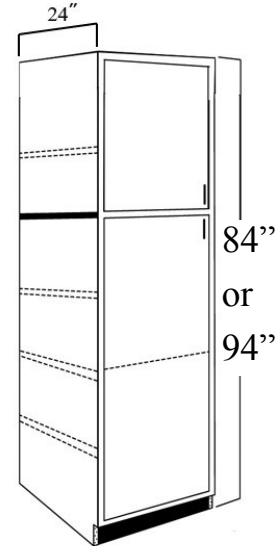

## PANTRY CABINET

### *SINGLE DOORS*

PC1584 / PC1594 (Width 15")  
PC1884 / PC1894 (Width 18")  
PC2184 / PC2194 (Width 21")

84" high (Bottom Door 49-1/2", Upper Door 29-1/2")  
94" high (Bottom Door 49-1/2", Upper Door 39-1/2")

\*Pull-out tray optional

- 3 hinges per door (bottom)
- 2 hinges per door (upper)
- 4 adjustable shelves

2 doors

### *DOUBLE DOORS*

PC2484 / PC2494 (Width 24")  
PC3084 / PC3094 (Width 30")

84" high (Bottom Door 49-1/2", Upper Door 29-1/2")  
94" high (Bottom Door 49-1/2", Upper Door 39-1/2")

\*Pull-out tray optional